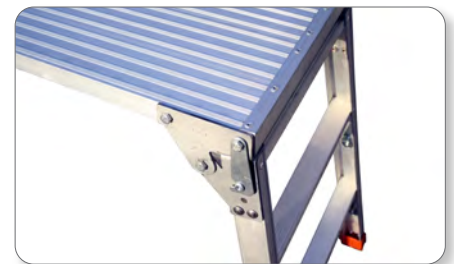

PLANK STOOL

- Aluminium folding planks for DIY and trade use
- Wide non-skid aluminium ribbed platform is strong and has a large standing area
- Lightweight compact mode, easy to fold, carry and store
- Ideal for low level maintenance work, quick installation, etc
- Lockable hinges as an embedded safety feature
- PVC anti-slip non-marking shoes
- Optional handle for ease in carrying and/or handrails of 800mm height for added safety**

+ ADDITIONAL OPTIONS

HANDRAIL

HANDLE

PLANK STOOL								LOAD CAPACITY: 150 KG	
ITEM CODE	STEPS + PLATFORM	PLATFORM HEIGHT		PLATFORM LENGTH		PLATFORM WIDTH		OUTER DIMENSIONS (W X D)	
		METRES	FEET	METRES	FEET	METRES	FEET	METRES	FEET
PLNK2/800	1+1	0.50	1'7"	0.80	2'7"	0.36	1'2"	0.45 x 1.11	1'6" x 3'6"
PLNK3/1000	2+1	0.75	2'6"	1.00	3'3"	0.36	1'2"	0.49 x 1.38	1'7" x 4'6"
HD-PLNK3/1200	2+1	0.90	2'11"	1.20	3'11"	0.48	1'7"	0.64 x 1.67	2'1" x 5'6"
SQ-PLNK2/600	1+1	0.5	1'8"	0.6	1'12"	0.48	1'7"	0.569 x 0.861	1' 10" x 2' 10"

TECHNICAL FEATURES ARE INDICATIVE AND CAN BE MODIFIED WITHOUT PRIOR NOTICE
OTHER DIMENSIONS AVAILABLE ON REQUEST

Ideal for: Painting & decorating works Plastering False ceiling Installation Car Maintenance Jobs Vehicular Roof Access