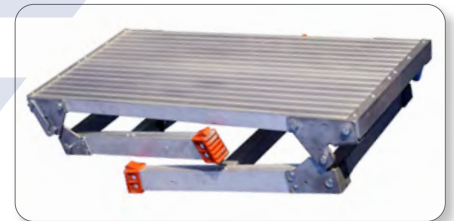

PLANK STOOL

- Aluminium folding planks for DIY and trade use
- Wide non-skid aluminium ribbed platform is strong and has a large standing area
- Lightweight compact mode, easy to fold, carry and store
- Ideal for low level maintenance work, quick installation, etc
- Lockable hinges as an embedded safety feature
- PVC anti-slip non-marking shoes
- Optional handle for ease in carrying and/or handrails of 800mm height for added safety**

+ ADDITIONAL OPTIONS

HANDRAIL

HANDLE

PLANK STOOL								LOAD CAPACITY: 150 KG	
ITEM CODE	STEPS + PLATFORM	PLATFORM HEIGHT		PLATFORM LENGTH		PLATFORM WIDTH		OUTER DIMENSIONS (W X D)	
		METRES	FEET	METRES	FEET	METRES	FEET	METRES	FEET
PLNK2/800	1+1	0.50	1'7"	0.80	2'7"	0.36	1'2"	0.45 x 1.11	1'6" x 3'6"
PLNK3/1000	2+1	0.75	2'6"	1.00	3'3"	0.36	1'2"	0.49 x 1.38	1'7" x 4'6"
HD-PLNK3/1200	2+1	0.90	2'11"	1.20	3'11"	0.48	1'7"	0.64 x 1.67	2'1" x 5'6"
SQ-PLNK2/600	1+1	0.5	1'8"	0.6	1'12"	0.48	1'7"	0.569 x 0.861	1' 10" x 2' 10"

TECHNICAL FEATURES ARE INDICATIVE AND CAN BE MODIFIED WITHOUT PRIOR NOTICE
OTHER DIMENSIONS AVAILABLE ON REQUEST

Ideal for: Painting & decorating works Plastering False ceiling Installation Car Maintenance Jobs Vehicular Roof Access